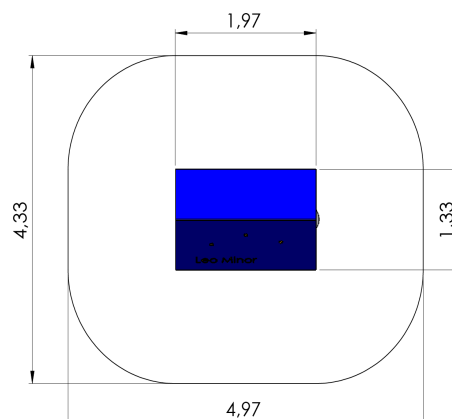

Z005 Playhouse LEO MINOR

<http://www.tiptiptap.ee/en/products/series-amazon-zodiac-nature-world/zodiac/playhouse-leo-minor-z005>

Technical information:

Width of structure: 1.33m

Length of structure: 1.97m

Height of structure: 2.41m

Max. fall height: 0.98m

Recommended age of users: 1+

For simultaneous use by several children: 3-6

Product consists of:

Ground fixings: The product's painted profile posts made of laminated timber are concreted into the ground using hot-galvanized metal tubular fittings.