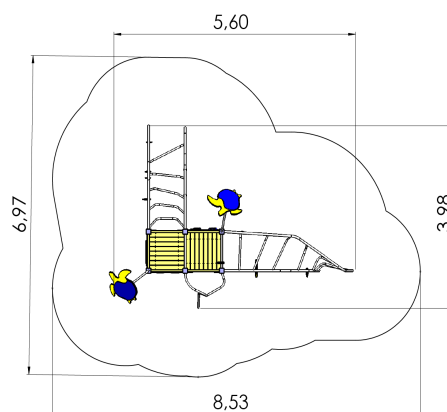

NW201 W MF TURTLE

<http://www.tiptiptap.ee/en/products/series/water/turtle-nw201-w-mf>

Technical information:

Width of structure: 3.98m

Length of structure: 5.6m

Height of structure: 4.43m

Max. fall height: 2.64m

Recommended age of users: 4+

For simultaneous use by several children: 4-8

Product consists of:

Platforms: 1pc height 1.55m

Platforms: 1pc height 0.95m

Climbing walls: 2pc

Climbing nets: 2pc

Safety area width: 6.97m

Safety area length: 8.53m

Ground fixings: The product's aluminium posts are concreted into the ground using hot-galvanized metal tubular fittings.

Safety area: Yes

[View materials](#)