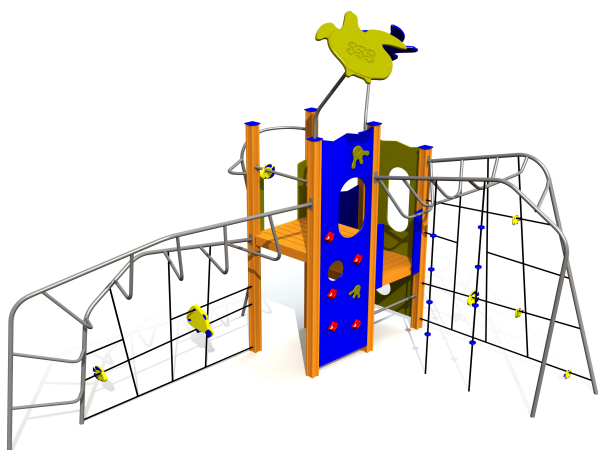

NW201 W MF TURTLE

<http://www.tiptiptap.ee/en/products/series/water/turtle-nw201-w-mf>

Technical information:

Width of structure: 3.98m

Length of structure: 5.6m

Height of structure: 4.43m

Max. fall height: 2.64m

Recommended age of users: 4+

For simultaneous use by several children: 4-8

Product consists of:

Platforms: 1pc height 1.55m

Platforms: 1pc height 0.95m

Climbing walls: 2pc

Climbing nets: 2pc

Safety area width: 6.97m

Safety area length: 8.53m

Ground fixings: The product's aluminium posts are concreted into the ground using hot-galvanized metal tubular fittings.

Safety area: Yes

[View materials](#)