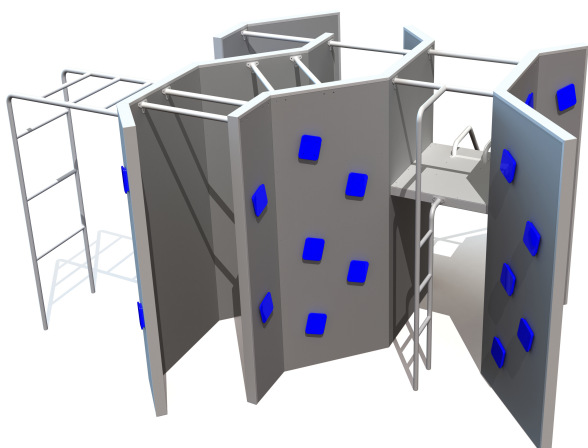

# CON304 URBAN

<https://www.tiptiptap.ee/en/products/series/urban/urban-con304>

4.78m	5.54m	2.5m	8+	1+

## **Technical information:**

Width of structure: 4.78m

Length of structure: 5.54m

Height of structure: 2.5m

Recommended age of users: 8+

For simultaneous use by several children: 1+

**Tiptiptap**<sup>OU</sup>