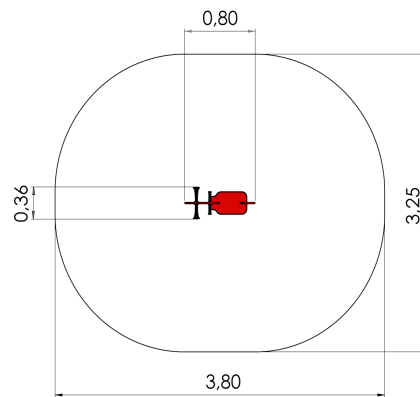

### **Technical information:**

Width of structure: 0.36m

Length of structure: 0.8m

Height of structure: 0.7m

Max. fall height: 0.41m

Recommended age of users: 1+

For simultaneous use by several children: 1

### **Product consists of:**

Safety area width: 3.25m

Safety area length: 3.8m

[View materials](#)