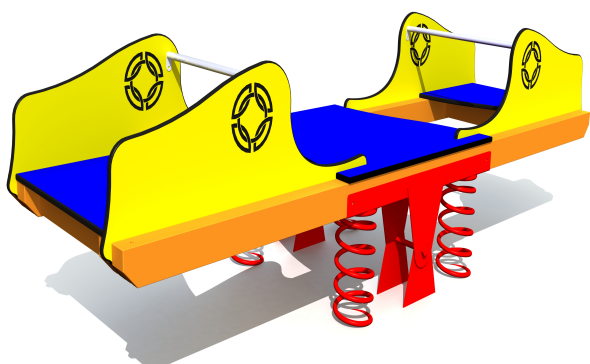

K108 See-saw 4 seats

<https://www.tiptiptap.ee/en/products/playgrounds/see-saws/see-saw-4-seats-k108>

0.9m	3.07m	0.88m	0.8m	2+	4

Technical information:

Width of structure: 0.9m

Length of structure: 3.07m

Height of structure: 0.88m

Max. fall height: 0.8m

Recommended age of users: 2+

For simultaneous use by several children: 4

Product consists of:

Safety area width: 3.9m

Safety area length: 6.07m

Tiptiptap^{OU}

Veetorni 9 | Jüri alevik | Rae vald | 75301 Harjumaa | Reg. nr: 11043461
Phone: +372 657 6222 | info@tiptiptap.ee | www.tiptiptap.ee