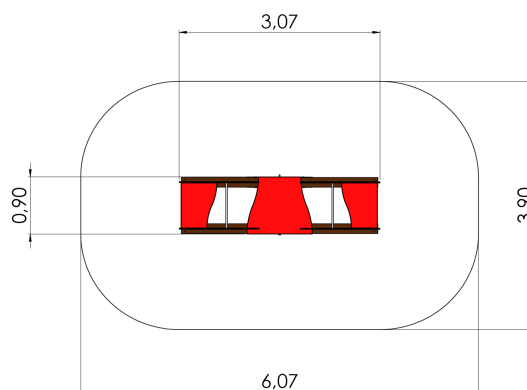

K108 See-saw 4 seats

<https://www.tiptiptap.ee/en/products/playgrounds/see-saws/see-saw-4-seats-k108>

0.9m	3.07m	0.88m	0.8m	2+	4

Technical information:

Width of structure: 0.9m

Length of structure: 3.07m

Height of structure: 0.88m

Max. fall height: 0.8m

Recommended age of users: 2+

For simultaneous use by several children: 4

Product consists of:

Safety area width: 3.9m

Safety area length: 6.07m

Tiptiptap^{OU}

Veetorni 9 | Jüri alevik | Rae vald | 75301 Harjumaa | Reg. nr: 11043461
Phone: +372 657 6222 | info@tiptiptap.ee | www.tiptiptap.ee