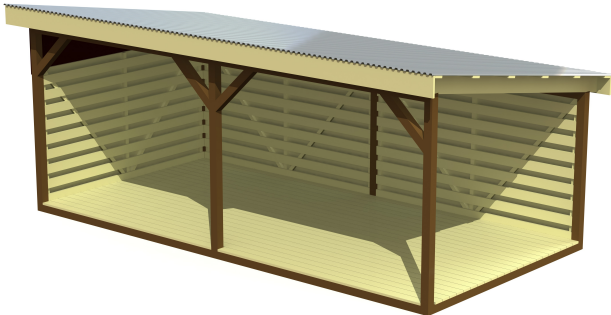

VP005 SHELTER with wooden floor 4x6m

<http://www.tiptiptap.ee/en/products/playgrounds/playhouses-and-shelters/shelter-wooden-floor-4x6m-vp005>

Technical information:

Width of structure: 4m

Length of structure: 6m

Height of structure: 2.5m

Recommended age of users: 1+

For simultaneous use by several children: 20-40

Product consists of:

[View materials](#)

Product description:

A shelter is an open construction with side walls and a roof where it is possible to shelter from rain and sun, arrange gatherings or put away things. Shelter with a transparent plastic roof and a floor is open on two sides and consists of a back wall, a side wall, a wooden floor and a glass plastic roof.