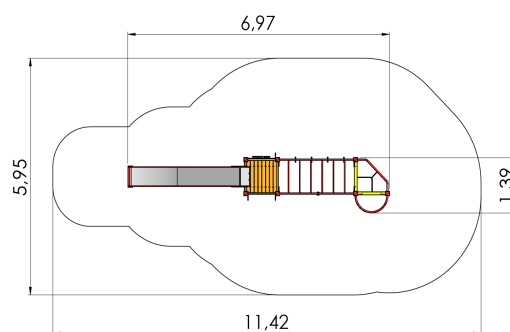

LM231 Play centre CARL

<http://www.tiptiptap.ee/en/products/playgrounds/play-centres/play-centre-carl-lm231>

Technical information:

Width of structure: 1.39m

Length of structure: 6.97m

Height of structure: 3.15m

Max. fall height: 3m

Recommended age of users: 4+

For simultaneous use by several children: 4-8

Product consists of:

Platforms: 2pc height 2.15m

Slides: 1pc height 2.15m

Climbing walls: 1pc

Ladders: 3pc

Play corners: 1pc

Ladders: 3pc

Ground fixings: The product's painted profile posts made of laminated timber are concreted into the ground using hot-galvanized metal tubular fittings.