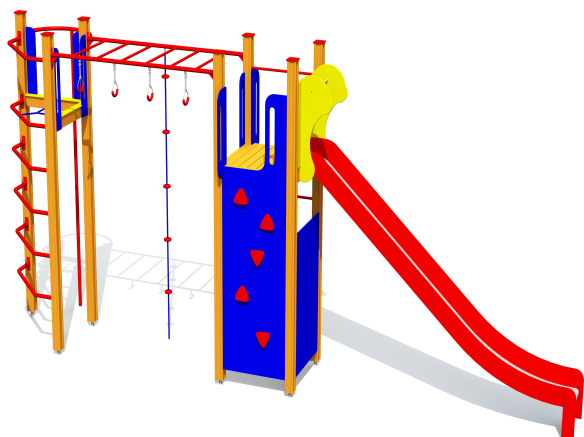

LM231 Play centre CARL

<http://www.tiptiptap.ee/en/products/playgrounds/play-centres/play-centre-carl-lm231>

Technical information:

Width of structure: 1.39m

Length of structure: 6.97m

Height of structure: 3.15m

Max. fall height: 3m

Recommended age of users: 4+

For simultaneous use by several children: 4-8

Product consists of:

Platforms: 2pc height 2.15m

Slides: 1pc height 2.15m

Climbing walls: 1pc

Ladders: 3pc

Play corners: 1pc

Ladders: 3pc

Ground fixings: The product's painted profile posts made of laminated timber are concreted into the ground using hot-galvanized metal tubular fittings.