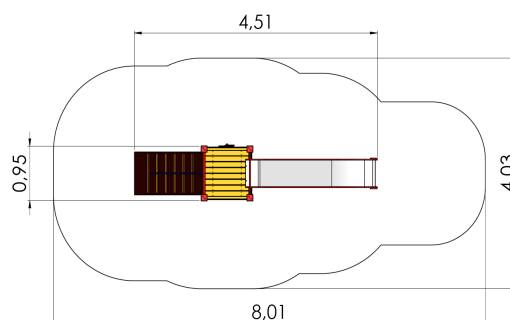

LM207 Slide BEN

<http://www.tiptiptap.ee/en/products/playgrounds/play-centres/slide-ben-lm207>

Technical information:

Width of structure: 0.95m

Length of structure: 4.51m

Height of structure: 2.85m

Max. fall height: 1.55m

Recommended age of users: 4+

For simultaneous use by several children: 3-6

Product consists of:

Platforms: 1pc height 1.55m

Slides: 1pc height 1.55m

Slopes: 1pc

Play corners: 1pc

Safety area width: 4.03m

Safety area length: 8.01m

Ground fixings: The product's painted profile posts made of laminated timber are concreted into the ground using hot-galvanized metal tubular fittings.

Safety area: Yes

[View materials](#)

Product description:

A slide height 1,55m with a sloping run is meant for children from the age 4. To the platform children climb by a sloping run with wooden steps.

Recommended surface for the safety area: sand or rubber tiles.