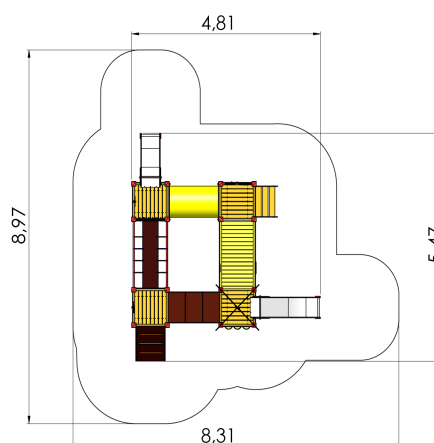

LM016 Play Centre for toddlers AMANDA

<http://www.tiptap.ee/en/products/playgrounds/play-centres/play-centre-toddlers-amanda-lm016>

Technical information:

Width of structure: 4.81m

Length of structure: 5.47m

Height of structure: 3.87m

Max. fall height: 0.95m

Recommended age of users: 1+

For simultaneous use by several children: 5-10

Product consists of:

Platforms: 3pc height 0.6m

Platforms: 1pc height 0.95m

Roofs: 1pc

Slides: 1pc height 0.6m

Slides: 1pc height 0.95m

Bridges: 3pc

Tunnels: 1pc

Slopes: 1pc

Stairs with handrails: 1pc

Play corners: 5pc

Safety area width: 8.31m

Safety area length: 8.97m