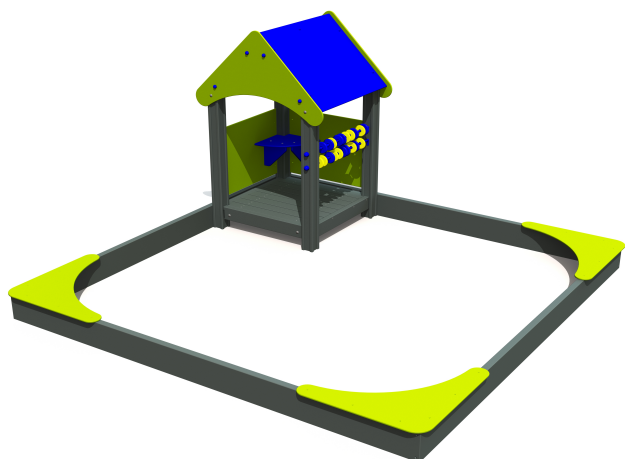

LMK001 MF FR Sandbox 3x3 m with little house

<http://www.tiptaptap.ee/en/products/series/fresh-mf/sandbox-3x3-m-little-house-lmk001-mf-fr>

Technical information:

Width of structure: 3.12m

Length of structure: 3.14m

Height of structure: 1.72m

Max. fall height: 0.23m

Recommended age of users: 0+

For simultaneous use by several children: 5-10

Product consists of:

Safety area width: 6m

Safety area length: 6.1m

Ground fixings: The product's aluminium posts are concreted into the ground using hot-galvanized metal tubular fittings.