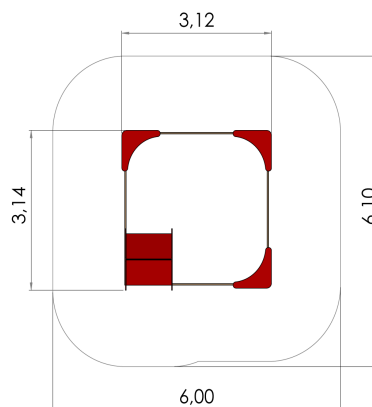

LMK001 MF FR Sandbox 3x3 m with little house

<http://www.tiptaptap.ee/en/products/series/fresh-mf/sandbox-3x3-m-little-house-lmk001-mf-fr>

Technical information:

Width of structure: 3.12m

Length of structure: 3.14m

Height of structure: 1.72m

Max. fall height: 0.23m

Recommended age of users: 0+

For simultaneous use by several children: 5-10

Product consists of:

Safety area width: 6m

Safety area length: 6.1m

Ground fixings: The product's aluminium posts are concreted into the ground using hot-galvanized metal tubular fittings.