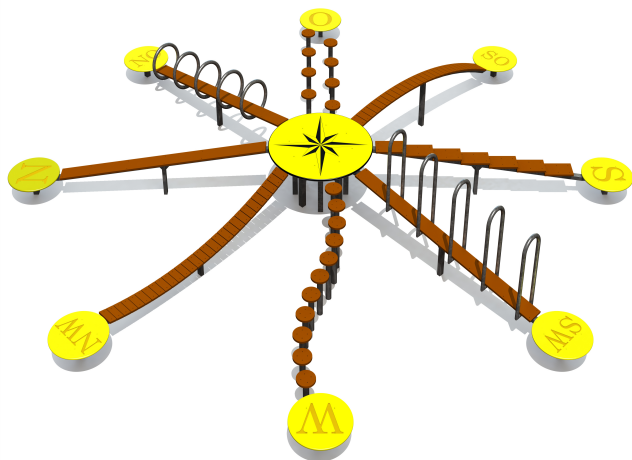

TKR001 Balancing equipment COMPASS

<http://www.tiptaptap.ee/en/products/playgrounds/balancing-and-exercise/balancing-equipment-comp-ss-kr001>

Technical information:

Width of structure: 7.36m

Length of structure: 7.36m

Height of structure: 1.3m

Max. fall height: 0.57m

Recommended age of users: 4+

For simultaneous use by several children: 8-16

Product consists of:

Safety area width: 10m

Safety area length: 10m

[View materials](#)

Product description:

On the balancing equipment COMPASS children can practice their coordination and balance but also learn cardinal points. There are 8 different balance, obstacle and crawling tracks to pass through.