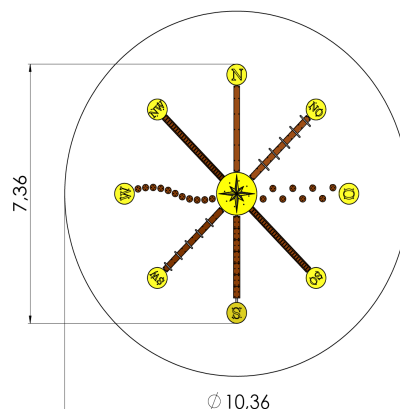

TKR001 Balancing equipment COMPASS

<http://www.tiptaptap.ee/en/products/playgrounds/balancing-and-exercise/balancing-equipment-comp-ss-kr001>

Technical information:

Width of structure: 7.36m

Length of structure: 7.36m

Height of structure: 1.3m

Max. fall height: 0.57m

Recommended age of users: 4+

For simultaneous use by several children: 8-16

Product consists of:

Safety area width: 10m

Safety area length: 10m

[View materials](#)