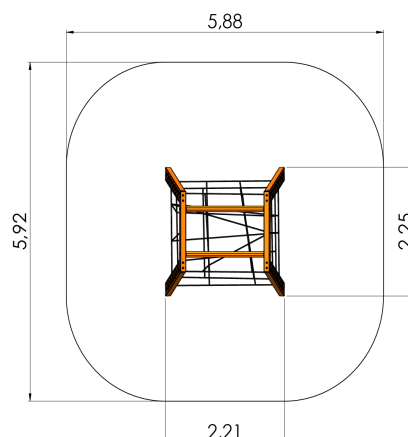

AM004 AMAZON

<http://www.tiptiptap.ee/en/products/series-amazon-zodiac-nature-world/amazon/amazon-am004>

Technical information:

Width of structure: 2.21m

Length of structure: 2.25m

Height of structure: 2m

Max. fall height: 2m

Recommended age of users: 4+

For simultaneous use by several children: 3-6

Product consists of:

Safety area width: 5.88m

Safety area length: 5.92m

Safety area: Yes

[View materials](#)

Product description: