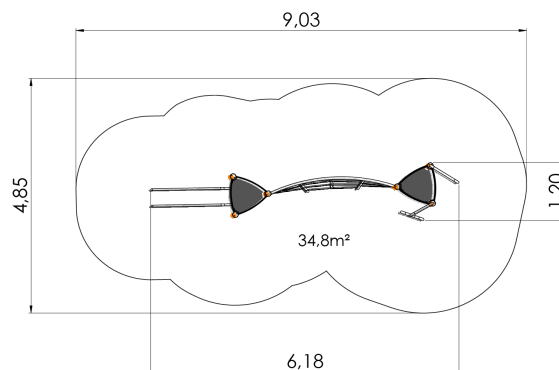

OCT101 Climbing frame

<https://www.tiptiptap.ee/en/products/series/octo/climbing-frame-oct101>

1.2m	6.18m	3.45m	2.1m	4+	3-6

Technical information:

Width of structure: 1.2m

Length of structure: 6.18m

Height of structure: 3.45m

Max. fall height: 2.1m

Recommended age of users: 4+

For simultaneous use by several children: 3-6

Product consists of:

Safety area width: 4.85m

Safety area length: 9.03m

Tiptiptap^{OU}

Veetorni 9 | Jüri alevik | Rae vald | 75301 Harjumaa | Reg. nr: 11043461
Phone: +372 657 6222 | info@tiptiptap.ee | www.tiptiptap.ee