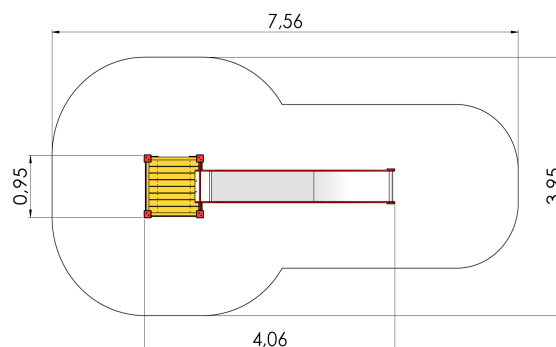

# LM011-1 FOR Slide DEE (2,15m)

<https://www.tiptiptap.ee/en/products/series/forest/slide-dee-215m-lm011-1>

0.95m	4.06m	3.17m	0.24m	1+	3-5

## **Technical information:**

Width of structure: 0.95m

Length of structure: 4.06m

Height of structure: 3.17m

Max. fall height: 0.24m

Recommended age of users: 1+

For simultaneous use by several children: 3-5

## **Product consists of:**

Platforms: 1pc height 0m

Slides: 1pc height 2.15m

Safety area width: 3.95m

Safety area length: 7.56m

Safety area: Yes

[View materials](#)

**Tiptiptap** OÜ